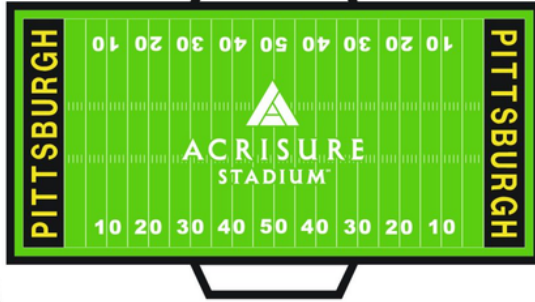

ACRISURE STADIUM

NORTH CLUB LOUNGE

UPPER SUITE EAST

LOWER SUITE EAST

LOWER SUITE WEST

UPPER SUITE WEST

Suite B Lobby

North East Ramp

South East Rotunda

East Ramp/Escalator

West Ramp/Escalator

South West Rotunda

Press Box

Suite C Lobby

- NC-001
- NC-002
- NC-003
- NC-004
- NC-005
- NC-006
- NC-007
- NC-008
- NC-009
- NC-010
- NC-011
- NC-012
- NC-013
- NC-014
- NC-015