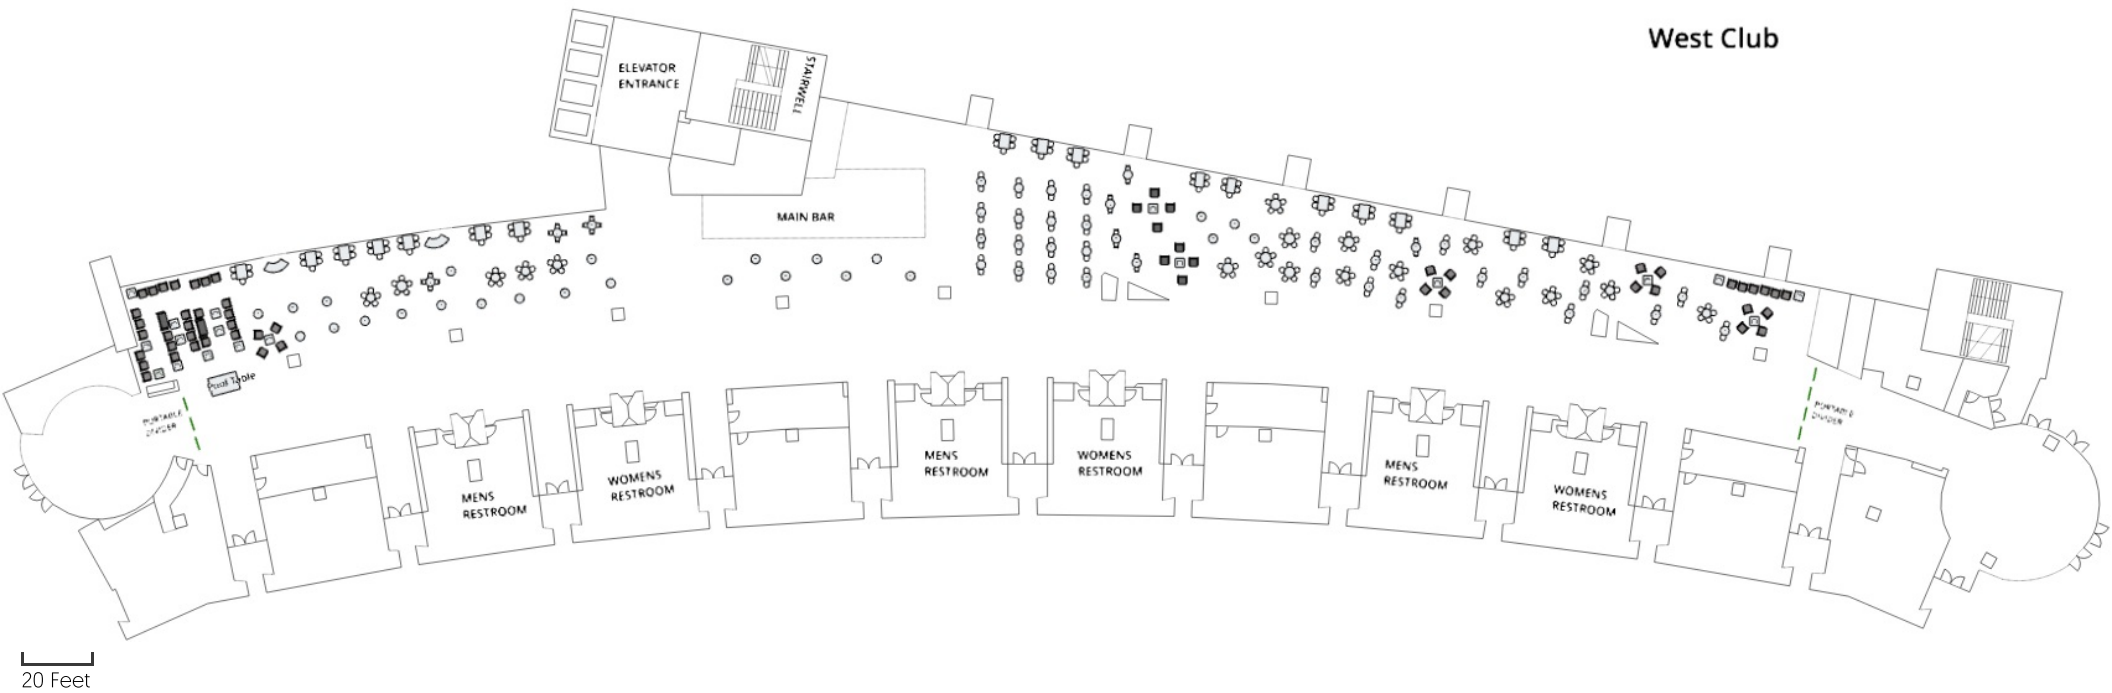

West Club

Notes:
OPTIONAL 8'x18' stage w/steps on BOTH sides
OPTIONAL HF AV Team to Set Pipe & Drape behind the Stage
32- 60" rounds w/black linen set for 6

20 Feet

West Club

West Club

20 Feet