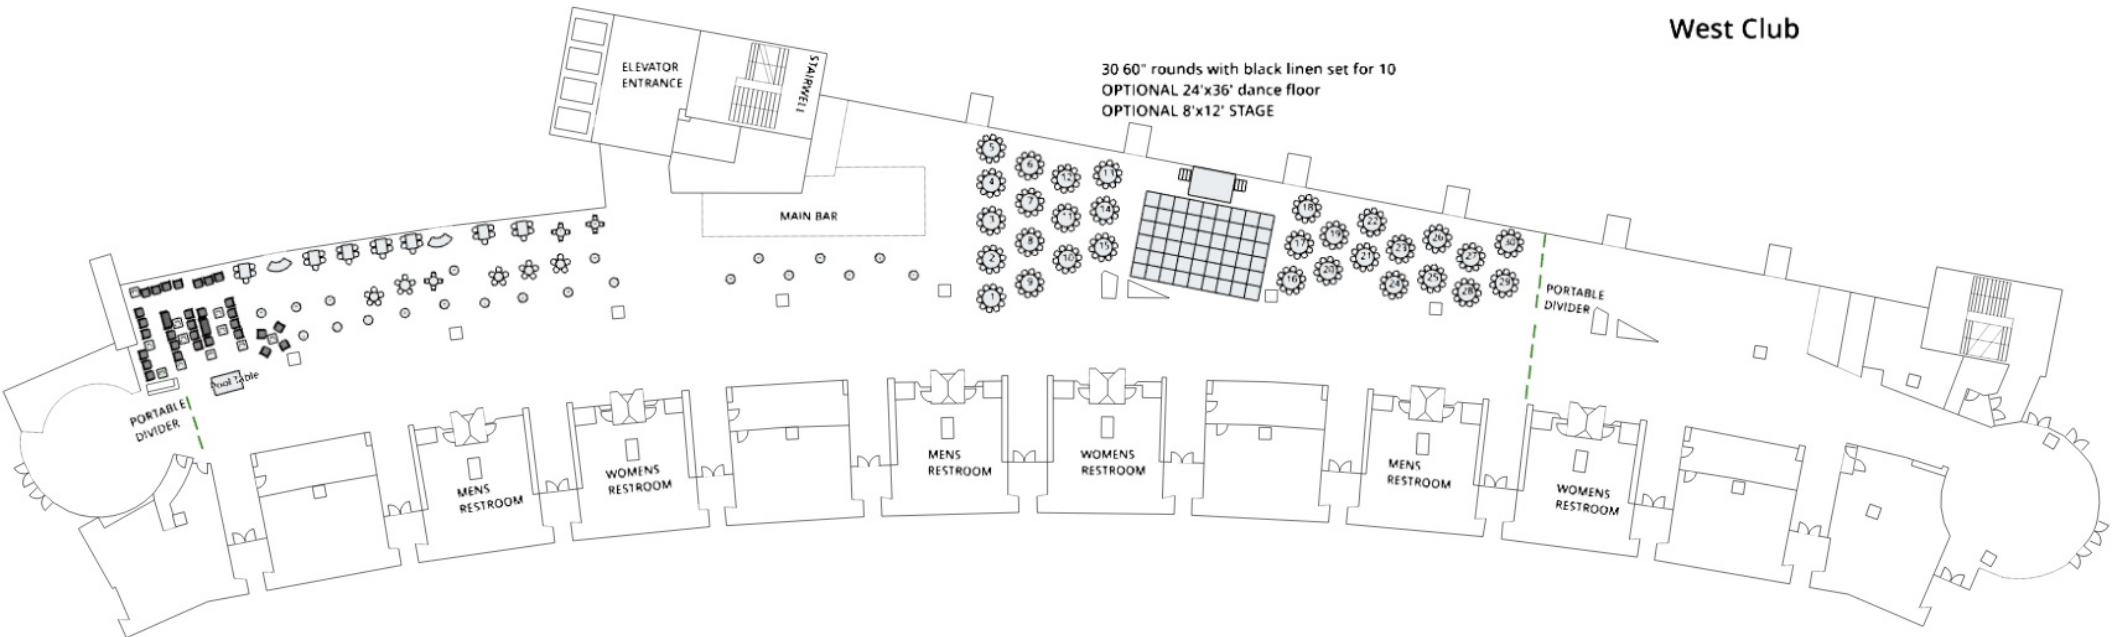

West Club

Notes:
OPTIONAL 8'x18' stage w/steps on BOTH sides
OPTIONAL HF AV Team to Set Pipe & Drape behind the Stage
32- 60" rounds w/black linen set for 6

20 Feet

West Club

West Club

20 Feet