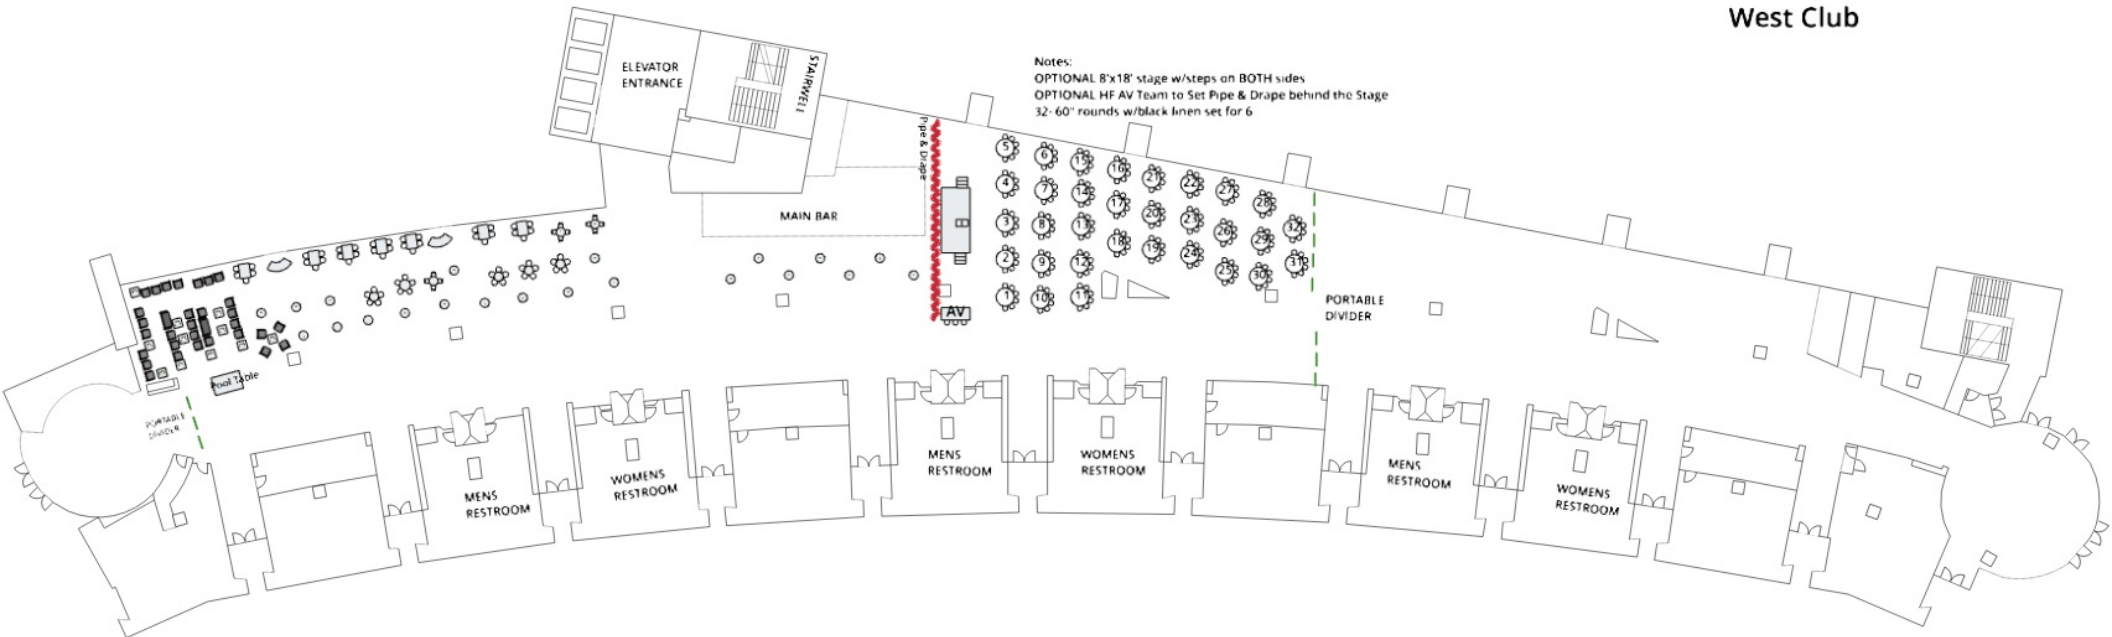

West Club

Notes:
OPTIONAL 8'x18' stage w/steps on BOTH sides
OPTIONAL HF AV Team to Set Pipe & Drape behind the Stage
32- 60" rounds w/black linen set for 6

20 Feet

West Club

West Club

20 Feet