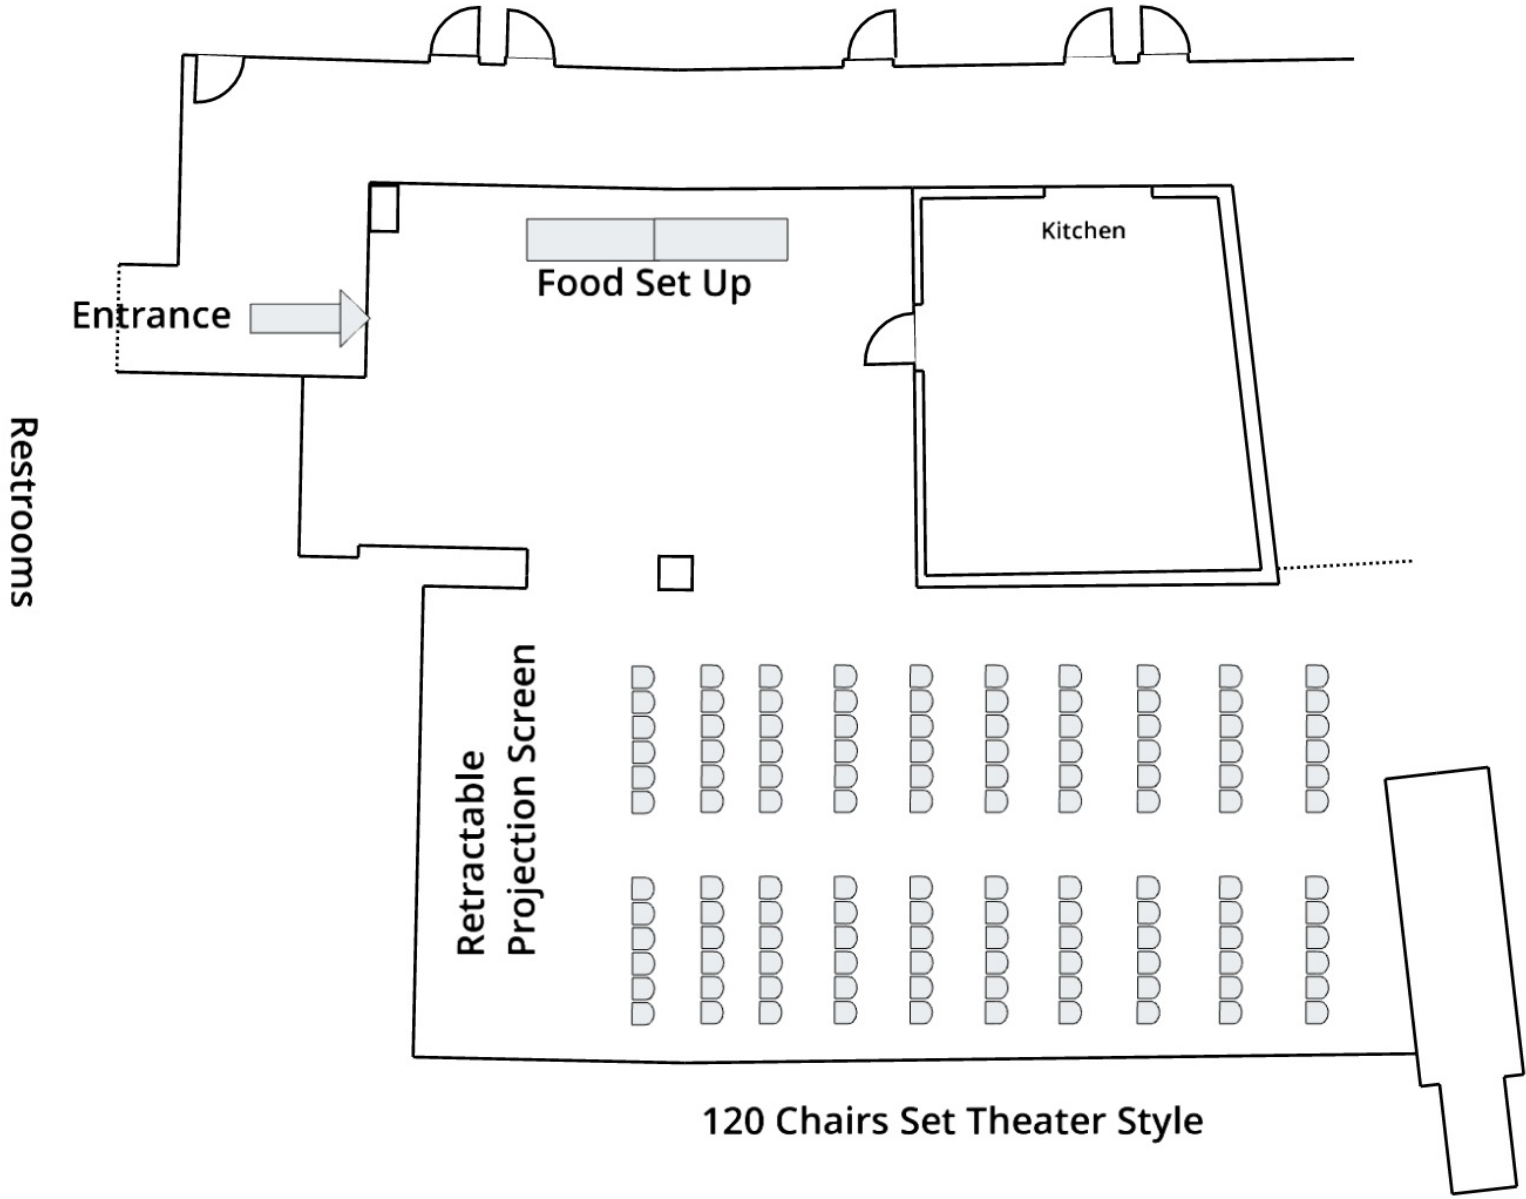

Press Box  
Dining Room

5 Feet

**Press Box  
Dining Room**

**12 - 60" Round Banquet Tables with 5 chairs set Crescent Style**

**Press Box  
Dining Room**

5 Feet

**8 - 60" rounds with 8 chair each  
6 - tall cocktail tables**

Press Box  
Dining Room

12 - 60" rounds with 8 chairs each

5 Feet