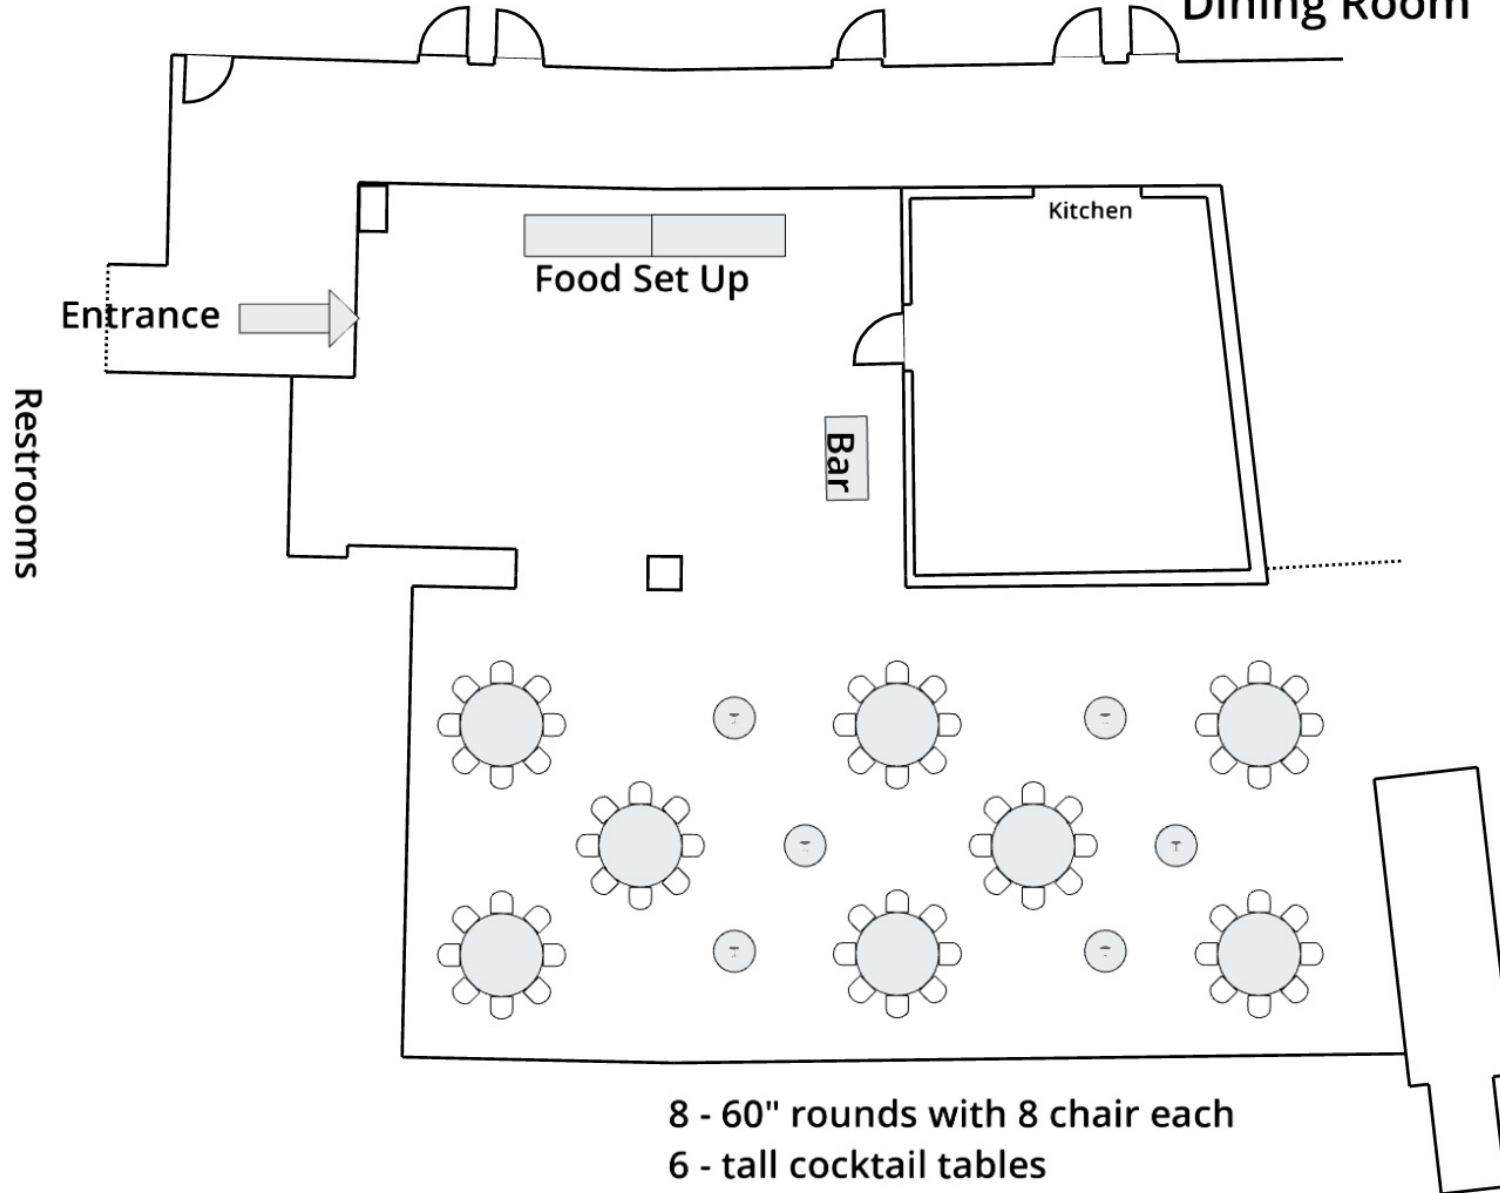

Press Box  
Dining Room

5 Feet

**Press Box  
Dining Room**

**12 - 60" Round Banquet Tables with 5 chairs set Crescent Style**

**Press Box  
Dining Room**

5 Feet

**8 - 60" rounds with 8 chair each  
6 - tall cocktail tables**

Press Box  
Dining Room

12 - 60" rounds with 8 chairs each

5 Feet