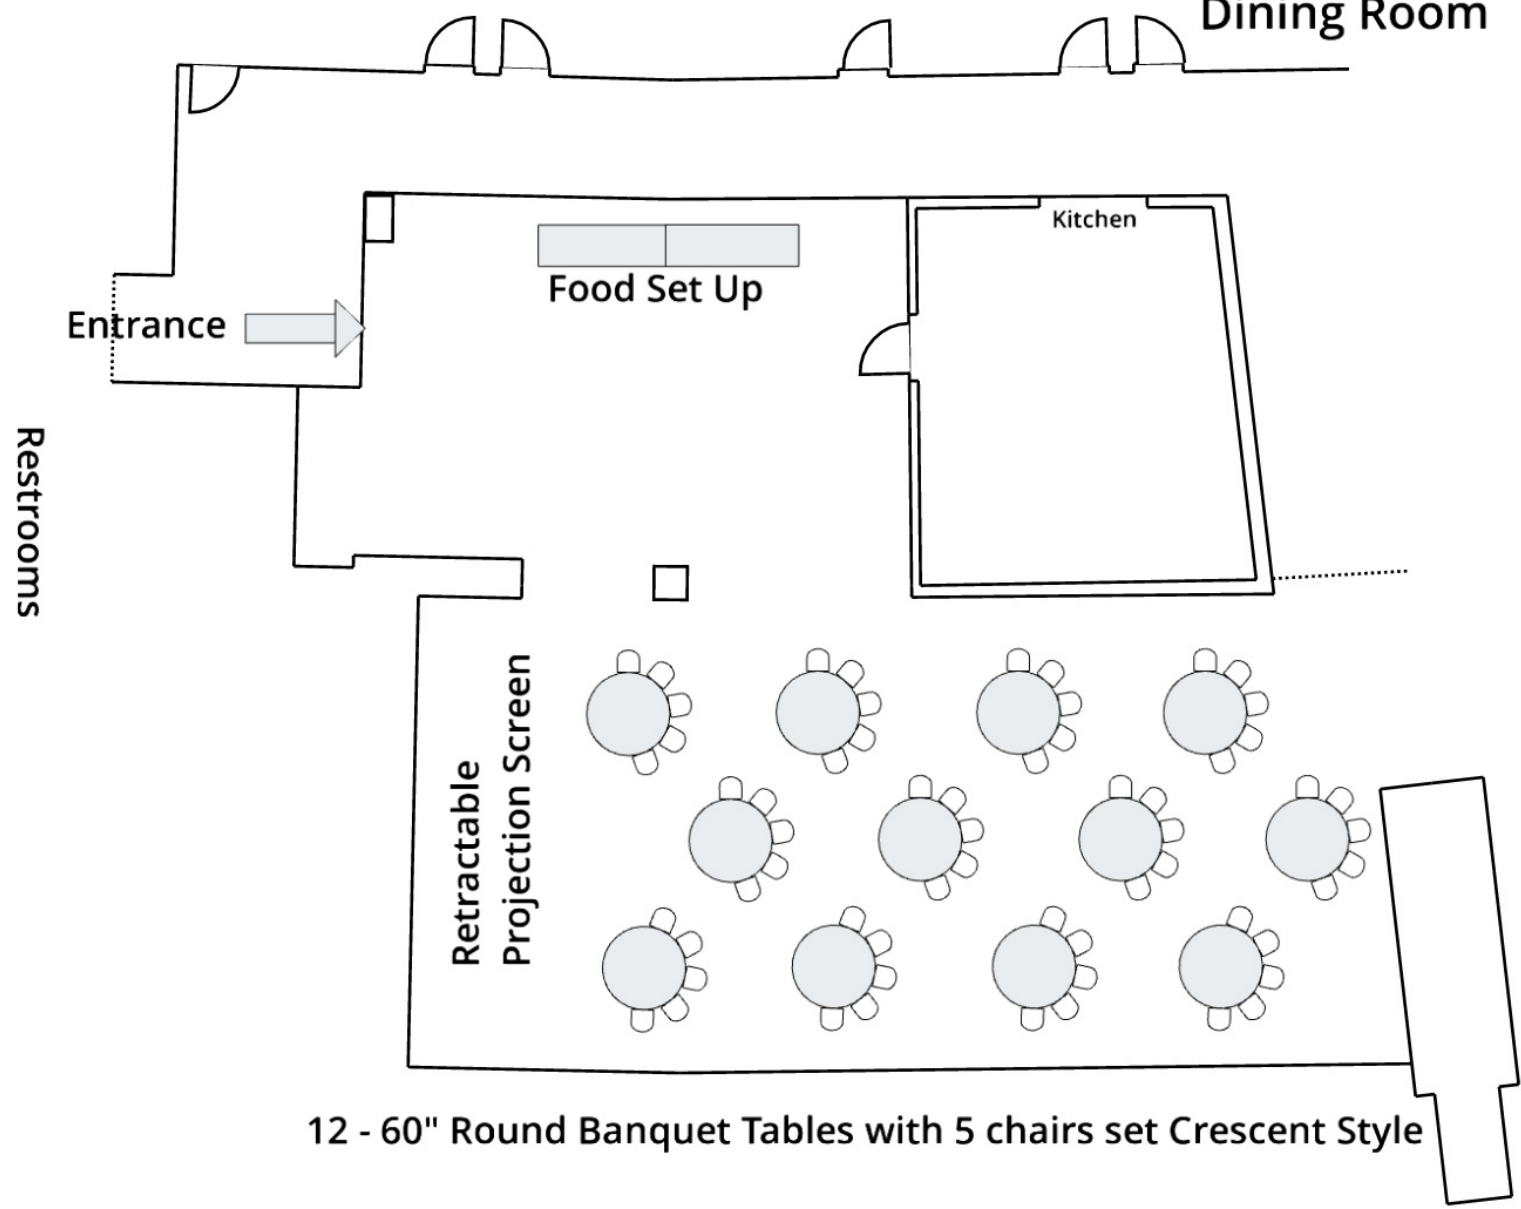

Press Box  
Dining Room

5 Feet

**Press Box  
Dining Room**

**12 - 60" Round Banquet Tables with 5 chairs set Crescent Style**

**Press Box  
Dining Room**

5 Feet

**8 - 60" rounds with 8 chair each  
6 - tall cocktail tables**

Press Box  
Dining Room

12 - 60" rounds with 8 chairs each

5 Feet