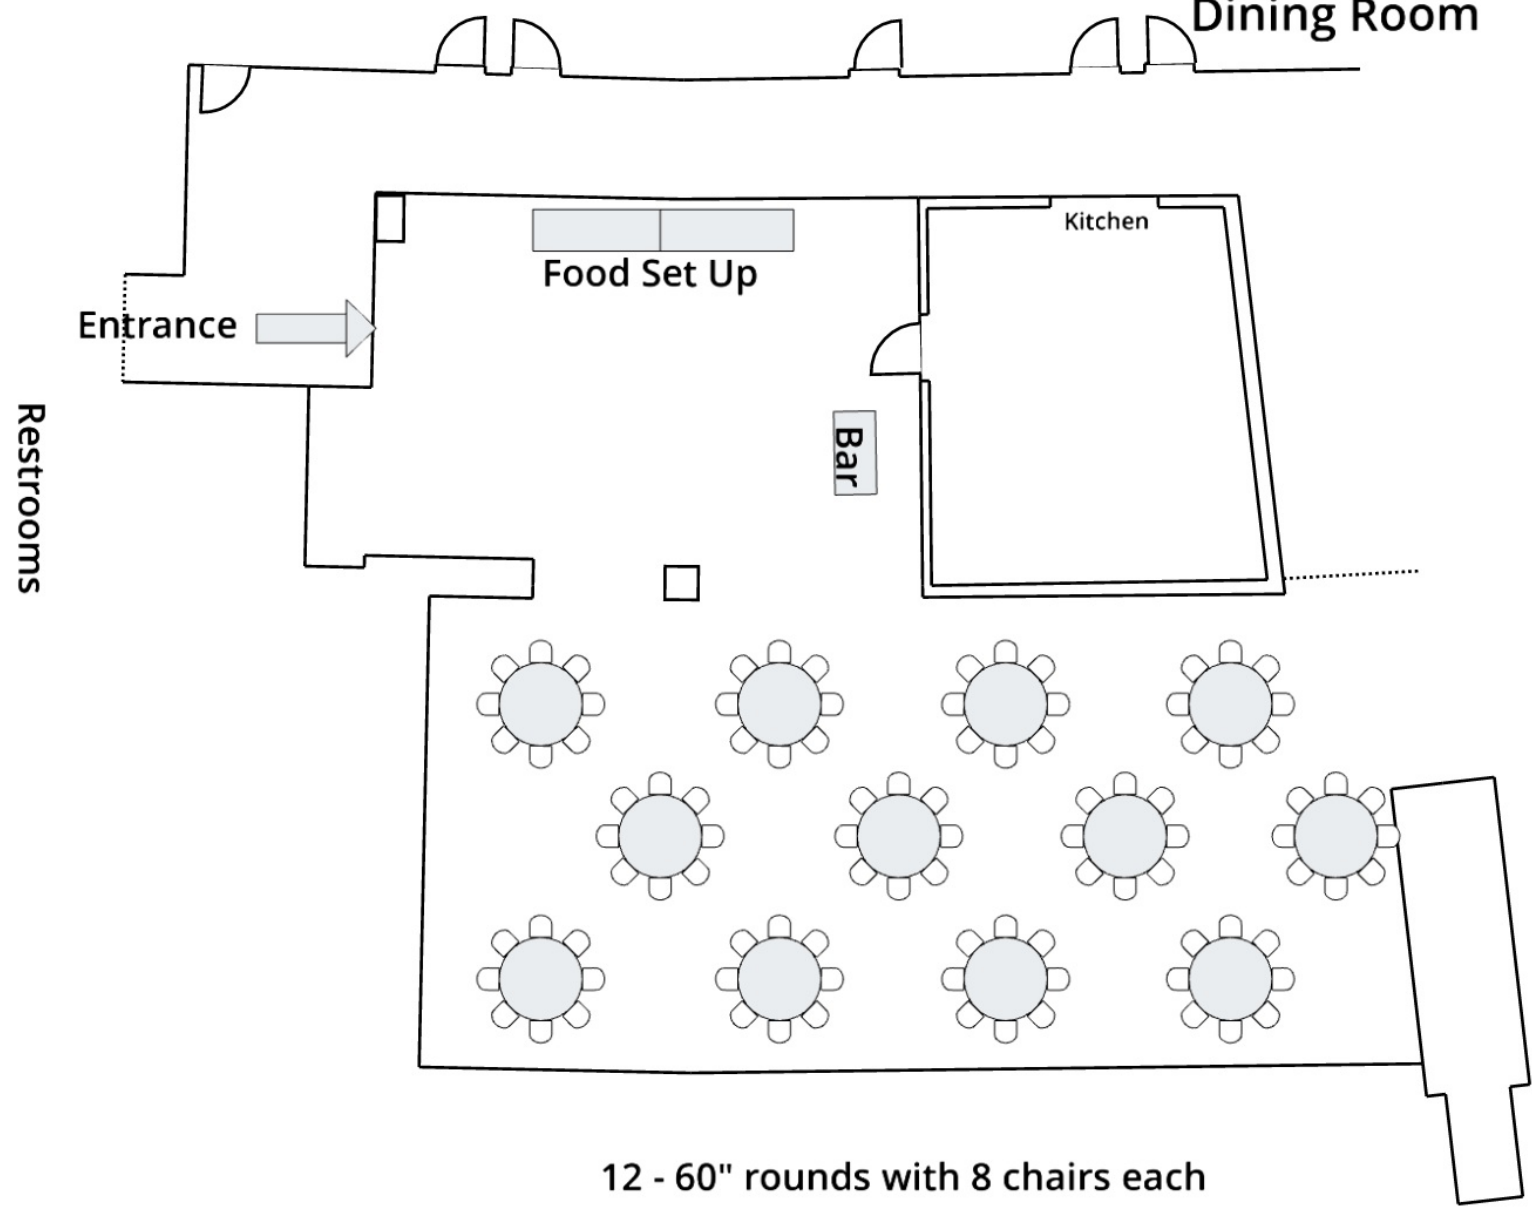

Press Box  
Dining Room

5 Feet

**Press Box  
Dining Room**

**12 - 60" Round Banquet Tables with 5 chairs set Crescent Style**

**Press Box  
Dining Room**

5 Feet

**8 - 60" rounds with 8 chair each  
6 - tall cocktail tables**

Press Box  
Dining Room

12 - 60" rounds with 8 chairs each

5 Feet