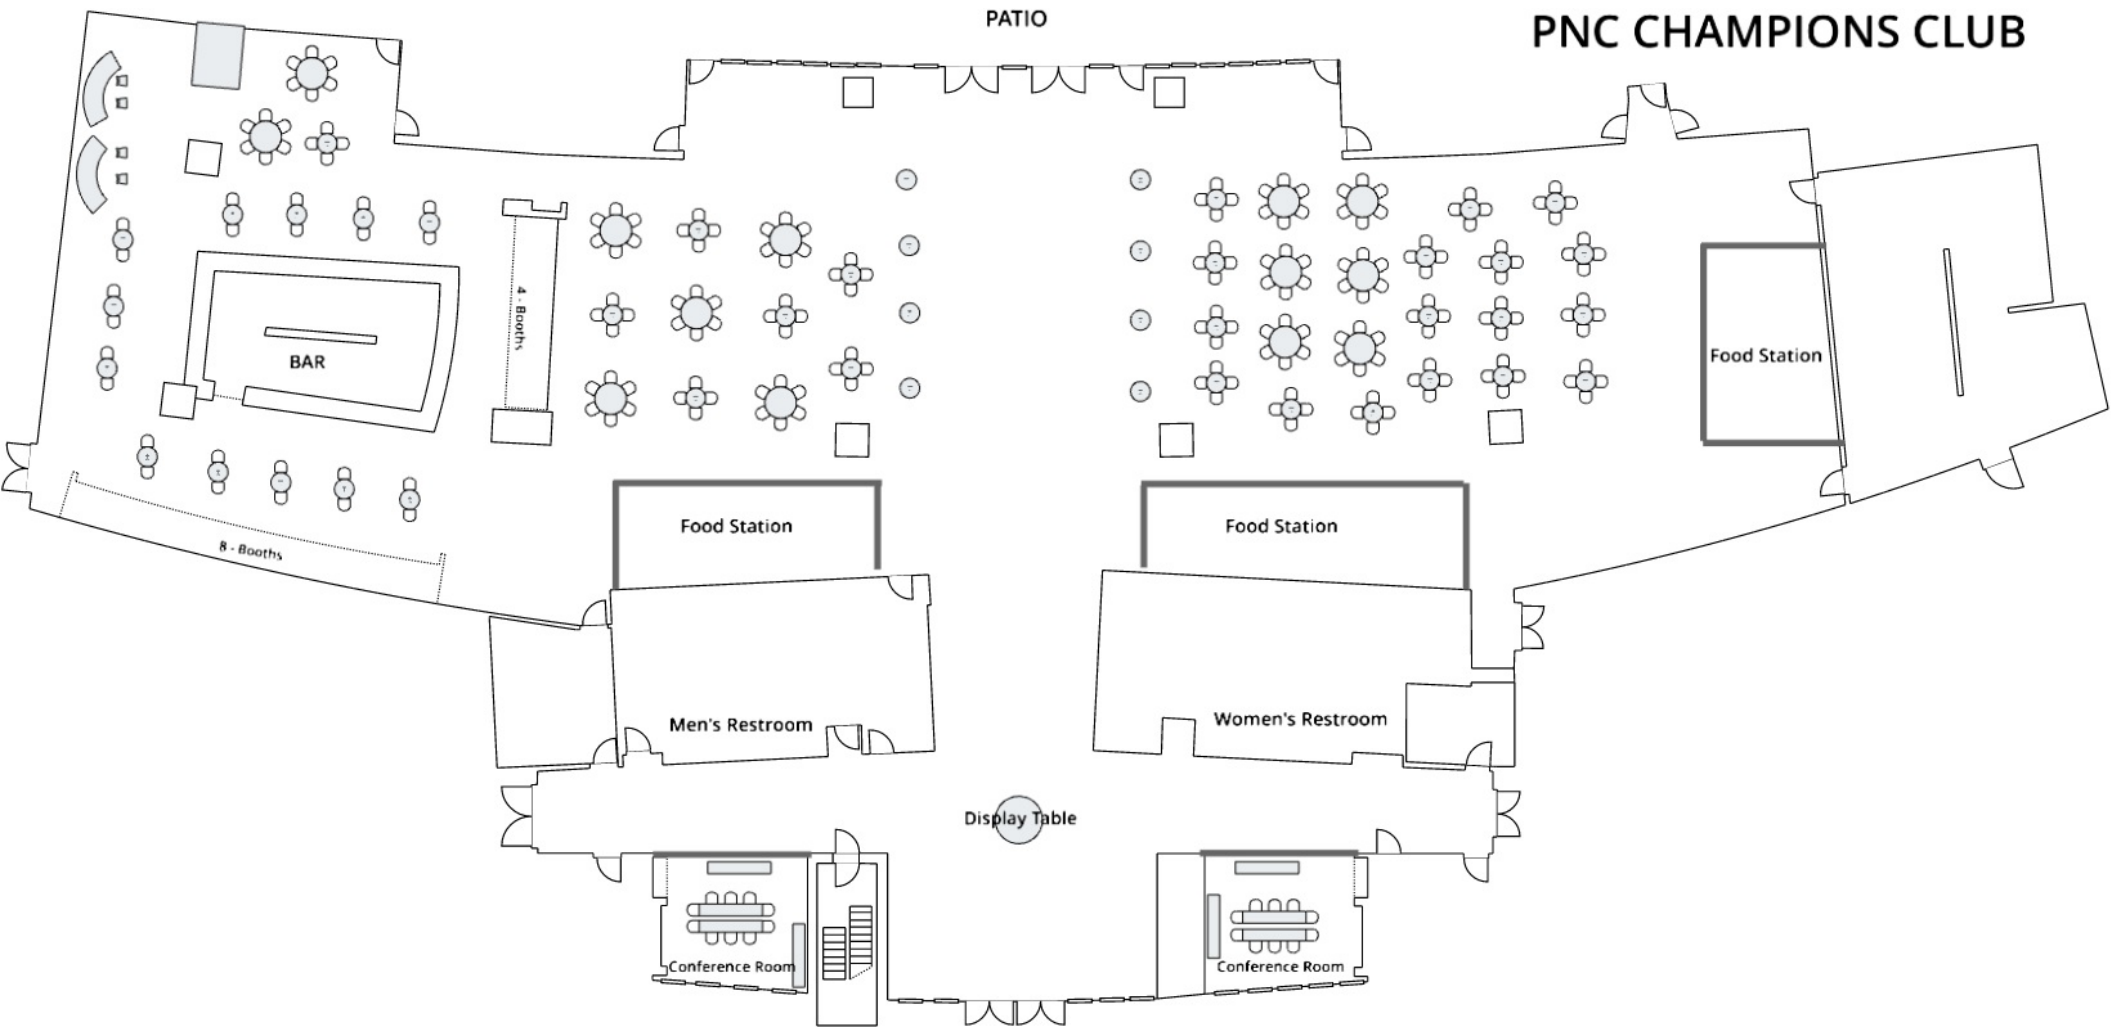

PNC CHAMPIONS CLUB

Meeting:
 18 - 72" Rounds set for 6
 OPTIONAL 8x18 Stage

Lunch:
 Mixture of cafe rounds,
 tall cocktail tables, &
 8ft tables

20 Feet

PNC CHAMPIONS CLUB